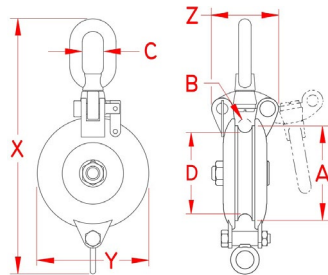

SNATCH BLOCK (ROPE)

316 STAINLESS STEEL

Import

Precision
Cast

ITEM	A	B (rope size)	C	D	X (height)	Y (length)	Z (width)	WLL (lb)	WT (lb)	SHEAVE	PACKAGING TYPE	EACH (qty)	INNER (qty)	CARTON (qty)	UPC
S0428-0075-R	3.25"	1/2"	0.78"	2.75"	9.00"	3.62"	2.58"	2,000	2.84	S0411-1313	POLYBAG	1	1	1	791506045137
S0428-0100-R	4.25"	5/8"	0.95"	3.63"	11.00"	5.00"	2.98"	3,000	5.60	S0411-1616	POLYBAG	1	1	1	791506045151
S0428-0125-R	5.25"	3/4"	1.06"	4.50"	13.25"	5.75"	3.43"	4,000	8.14	S0411-2013	POLYBAG	1	1	4	791506045175
S0428-0150-R	6.25"	1"	1.15"	5.25"	15.00"	6.88"	4.17"	5,000	11.28	S0411-2520	POLYBAG	1	1	1	791506045199

NOTE:

ALL DIMENSIONS ARE NOMINAL (+/- 3%) AND ARE SUBJECT TO CHANGE WITHOUT NOTICE.